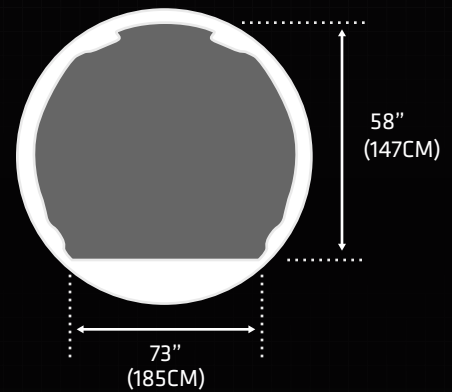

# BAE JS-31 JETSTREAM

SPECIFICATIONS	IMPERIAL	METRIC
MANUFACTURER	BAE	
TYPE	JS-31 JETSTREAM	
CRUISE SPEED	264 MPH	425 KPH
MAX. PAYLOAD	4,500 LB	2,045 KG
MAX. VOLUME	600 CBF	17 CBM
CARGO HOLD SIZE LXWXH	288" X 73" X 58"	732CM X 185CM X 147CM
MAIN SIDE/NOSE DOOR SIZE WXH	74" X 60"	188CM X 152CM
RANGE FULLY LOADED	783 MI	1,260 KM
FUEL CAPACITY	362 US GAL	1,370 L
LOWER FORWARD DOOR WXH	N/A	N/A
LOWER AFT DOOR WXH	N/A	N/A