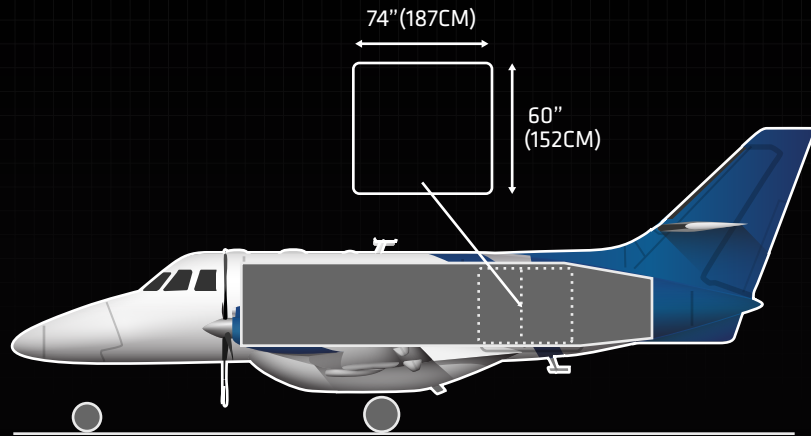

# BAE JS-31 JETSTREAM

SPECIFICATIONS	IMPERIAL	METRIC
MANUFACTURER	BAE	
TYPE	JS-31 JETSTREAM	
CRUISE SPEED	264 MPH	425 KPH
MAX. PAYLOAD	4,500 LB	2,045 KG
MAX. VOLUME	600 CBF	17 CBM
CARGO HOLD SIZE LXWXH	288" X 73" X 58"	732CM X 185CM X 147CM
MAIN SIDE/NOSE DOOR SIZE WXH	74" X 60"	188CM X 152CM
RANGE FULLY LOADED	783 MI	1,260 KM
FUEL CAPACITY	362 US GAL	1,370 L
LOWER FORWARD DOOR WXH	N/A	N/A
LOWER AFT DOOR WXH	N/A	N/A