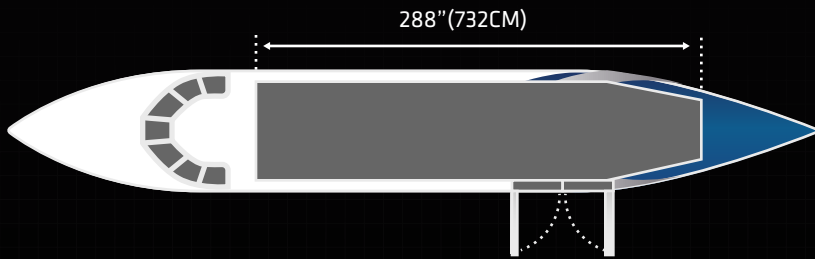

# BAE JS-31 JETSTREAM

SPECIFICATIONS	IMPERIAL	METRIC
MANUFACTURER	BAE	
TYPE	JS-31 JETSTREAM	
CRUISE SPEED	264 MPH	425 KPH
MAX. PAYLOAD	4,500 LB	2,045 KG
MAX. VOLUME	600 CBF	17 CBM
CARGO HOLD SIZE LXWXH	288" X 73" X 58"	732CM X 185CM X 147CM
MAIN SIDE/NOSE DOOR SIZE WXH	74" X 60"	188CM X 152CM
RANGE FULLY LOADED	783 MI	1,260 KM
FUEL CAPACITY	362 US GAL	1,370 L
LOWER FORWARD DOOR WXH	N/A	N/A
LOWER AFT DOOR WXH	N/A	N/A