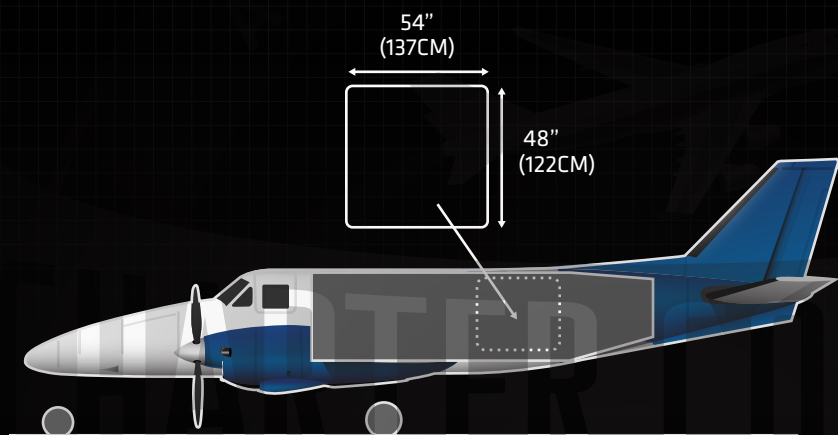

BEECHCRAFT BEECH 99

SPECIFICATIONS	IMPERIAL	METRIC
MANUFACTURER	BEECHCRAFT	
TYPE	BEECH 99	
CRUISE SPEED	255 MPH	410 KPH
MAX. PAYLOAD	3,300 LB	1,497 KG
MAX. VOLUME	437 CBF	12 CBM
CARGO HOLD SIZE LXWXH	224" X 55" X 57"	567CM X 140CM X 145CM
MAIN SIDE/NOSE DOOR SIZE WXH	54" X 48"	137CM X 122CM
RANGE FULLY LOADED	1,048 MI	1,686 KM
FUEL CAPACITY	305 IMP GAL	1,387 L
LOWER FORWARD DOOR WXH	N/A	N/A
LOWER AFT DOOR WXH	N/A	N/A