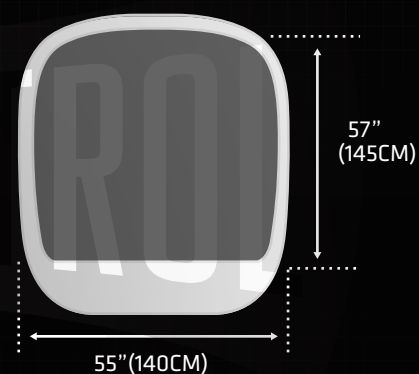

BEECHCRAFT BEECH 99

SPECIFICATIONS	IMPERIAL	METRIC
MANUFACTURER	BEECHCRAFT	
TYPE	BEECH 99	
CRUISE SPEED	255 MPH	410 KPH
MAX. PAYLOAD	3,300 LB	1,497 KG
MAX. VOLUME	437 CBF	12 CBM
CARGO HOLD SIZE LXWXH	224" X 55" X 57"	567CM X 140CM X 145CM
MAIN SIDE/NOSE DOOR SIZE WXH	54" X 48"	137CM X 122CM
RANGE FULLY LOADED	1,048 MI	1,686 KM
FUEL CAPACITY	305 IMP GAL	1,387 L
LOWER FORWARD DOOR WXH	N/A	N/A
LOWER AFT DOOR WXH	N/A	N/A