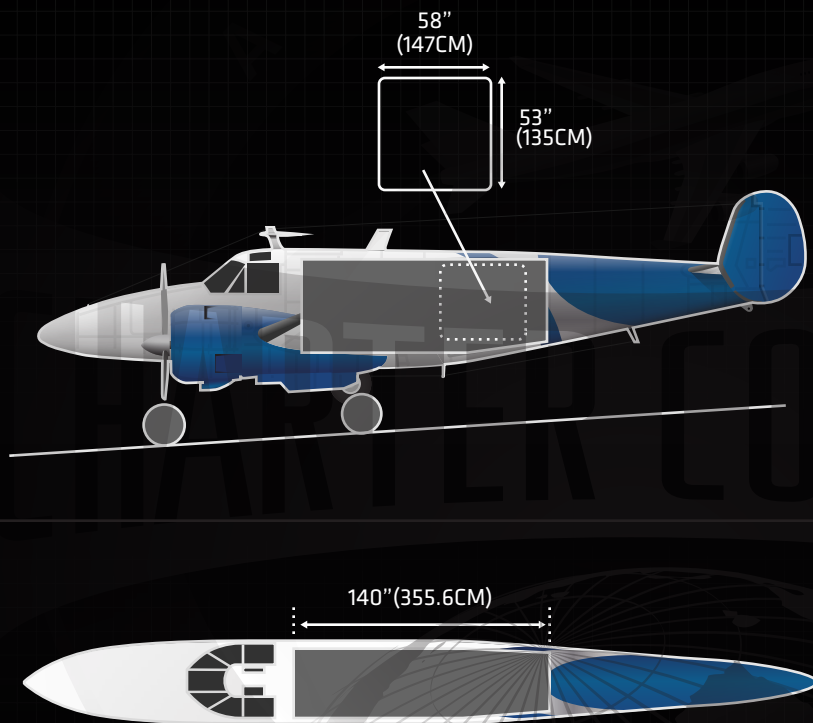

# BEECHCRAFT TURBO BEECH 18

SPECIFICATIONS	IMPERIAL	METRIC
MANUFACTURER	BEECHCRAFT	
TYPE	TURBO BEECH 18	
CRUISE SPEED	240 MPH	386 KPH
MAX. PAYLOAD	3,000 LB	1,361 KG
MAX. VOLUME	384 CBF	11 CBM
CARGO HOLD SIZE LXWXH	140" X 54" X 48"	356CM X 137CM X 122CM
MAIN SIDE/NOSE DOOR SIZE WXH	58" X 53"	147CM X 135CM
RANGE FULLY LOADED	1,200 MI	1,900 KM
FUEL CAPACITY	665 US GAL	2,518 L
LOWER FORWARD DOOR WXH	N/A	N/A
LOWER AFT DOOR WXH	N/A	N/A