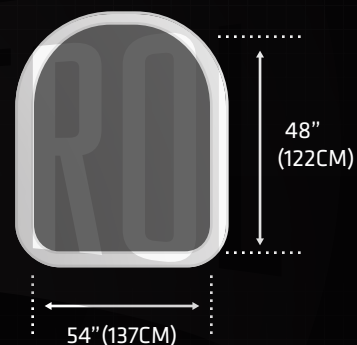

# BEECHCRAFT TURBO BEECH 18

SPECIFICATIONS	IMPERIAL	METRIC
MANUFACTURER	BEECHCRAFT	
TYPE	TURBO BEECH 18	
CRUISE SPEED	240 MPH	386 KPH
MAX. PAYLOAD	3,000 LB	1,361 KG
MAX. VOLUME	384 CBF	11 CBM
CARGO HOLD SIZE LXWXH	140" X 54" X 48"	356CM X 137CM X 122CM
MAIN SIDE/NOSE DOOR SIZE WXH	58" X 53"	147CM X 135CM
RANGE FULLY LOADED	1,200 MI	1,900 KM
FUEL CAPACITY	665 US GAL	2,518 L
LOWER FORWARD DOOR WXH	N/A	N/A
LOWER AFT DOOR WXH	N/A	N/A