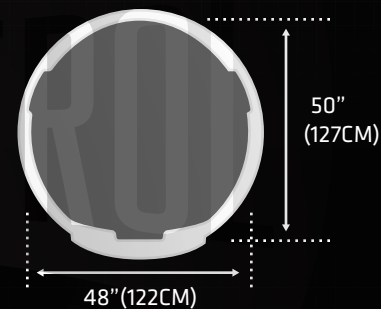

SPECIFICATIONS

IMPERIAL

METRIC

MANUFACTURER	BOMBARDIER LEARJET	
TYPE	LEAR 35	
CRUISE SPEED	500 MPH	805 KPH
MAX. PAYLOAD	2,600 LB	1,179 KG
MAX. VOLUME	229 CBF	6 CBM
CARGO HOLD SIZE LXWXH	188" X 48" X 50"	478CM X 122CM X 127CM
MAIN SIDE/NOSE DOOR SIZE WXH	36" X 40"	91CM X 102CM
RANGE FULLY LOADED	2,306 MI	3,690 KM
FUEL CAPACITY	931 US GAL	3,524 L
LOWER FORWARD DOOR WXH	N/A	N/A
LOWER AFT DOOR WXH	N/A	N/A

2 4 H R + 1 9 1 4 8 9 3 - 5 0 1 0

CHARTERS@CHARTERCTRL.COM

© AIR CHARTER CONTROL. ALL RIGHTS RESERVED.