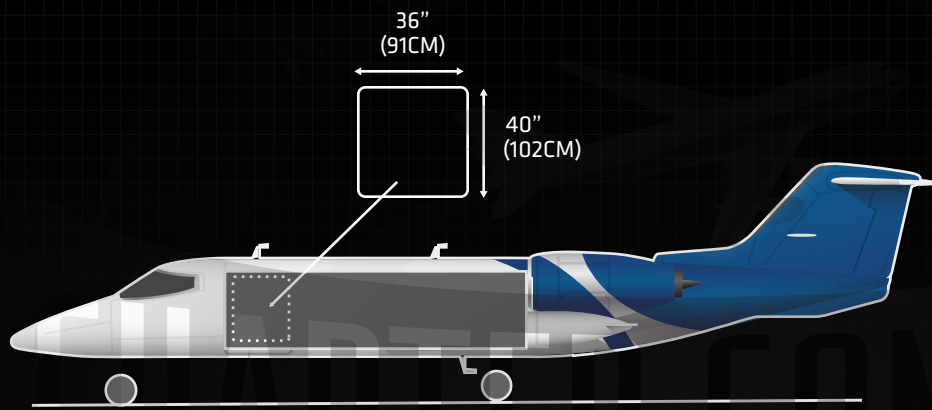

# LEARJET 35

## METRIC

MANUFACTURER	BOMBARDIER LEARJET	
TYPE	LEAR 35	
CRUISE SPEED	500 MPH	805 KPH
MAX. PAYLOAD	2,600 LB	1,179 KG
MAX. VOLUME	229 CBF	6 CBM
CARGO HOLD SIZE LXWXH	188" X 48" X 50"	478CM X 122CM X 127CM
MAIN SIDE/NOSE DOOR SIZE WXH	36" X 40"	91CM X 102CM
RANGE FULLY LOADED	2,306 MI	3,690 KM
FUEL CAPACITY	931 US GAL	3,524 L
LOWER FORWARD DOOR WXH	N/A	N/A
LOWER AFT DOOR WXH	N/A	N/A