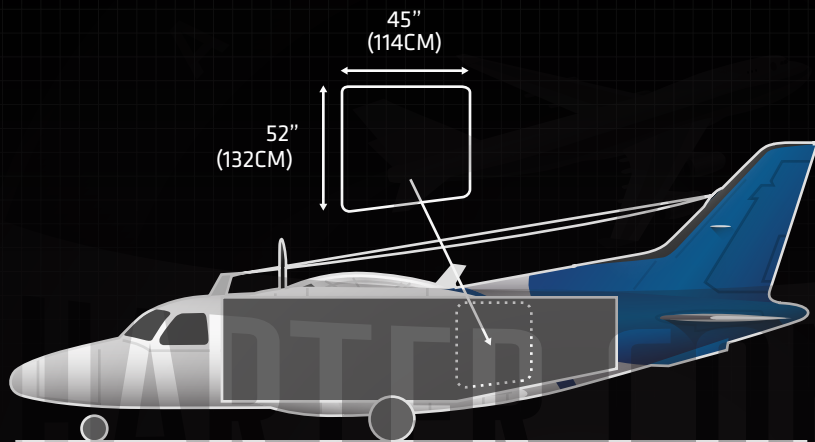

MITSUBISHI MU-2

SPECIFICATIONS

IMPERIAL

METRIC

MANUFACTURER	MITSUBISHI	
TYPE	MU-2	
CRUISE SPEED	295 MPH	475 KPH
MAX. PAYLOAD	2,500 LB	1,134 KG
MAX. VOLUME	270 CBF	8 CBM
CARGO HOLD SIZE LXWXH	193" X 48" X 51"	490CM X 122CM X 130CM
MAIN SIDE/NOSE DOOR SIZE WXH	45" X 52"	114CM X 132CM
RANGE FULLY LOADED	1,450 MI	2,334 KM
FUEL CAPACITY	366 GAL	1,385 L
LOWER FORWARD DOOR WXH	N/A	N/A
LOWER AFT DOOR WXH	N/A	N/A