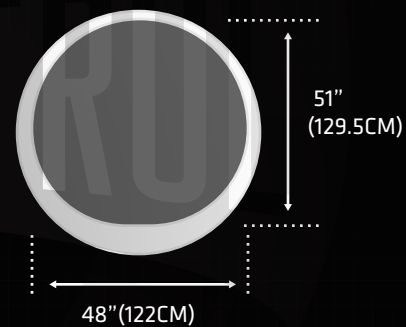

MITSUBISHI MU-2

SPECIFICATIONS

IMPERIAL

METRIC

MANUFACTURER	MITSUBISHI	
TYPE	MU-2	
CRUISE SPEED	295 MPH	475 KPH
MAX. PAYLOAD	2,500 LB	1,134 KG
MAX. VOLUME	270 CBF	8 CBM
CARGO HOLD SIZE LXWXH	193" X 48" X 51"	490CM X 122CM X 130CM
MAIN SIDE/NOSE DOOR SIZE WXH	45" X 52"	114CM X 132CM
RANGE FULLY LOADED	1,450 MI	2,334 KM
FUEL CAPACITY	366 GAL	1,385 L
LOWER FORWARD DOOR WXH	N/A	N/A
LOWER AFT DOOR WXH	N/A	N/A