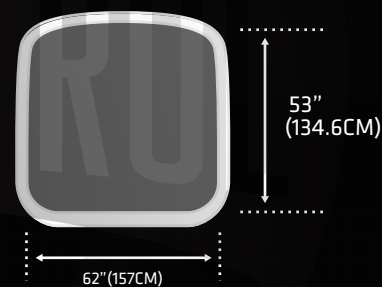

CESSNA CE-208 CARAVAN

SPECIFICATIONS

IMPERIAL

METRIC

MANUFACTURER	CESSNA	
TYPE	CE-208 CARAVAN	
CRUISE SPEED	185 MPH	298 KPH
MAX. PAYLOAD	2,500 LB	1,134 KG
MAX. VOLUME	254 CBF	7 CBM
CARGO HOLD SIZE LXWXH	168" X 62" X 53"	427CM X 157CM X 135CM
MAIN SIDE/NOSE DOOR SIZE WXH	49" X 50"	124CM X 127CM
RANGE FULLY LOADED	9,569 MI; 8,315 NMI	15,400 KM
FUEL CAPACITY	661.39 LB	299.82 KG
LOWER FORWARD DOOR WXH	N/A	N/A
LOWER AFT DOOR WXH	N/A	N/A