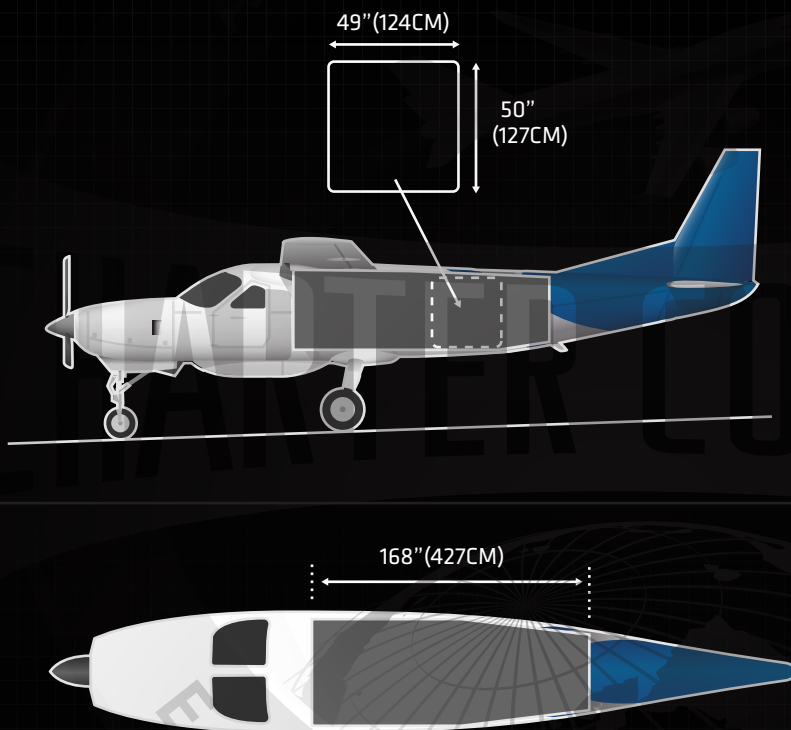

CESSNA CE-208 CARAVAN

SPECIFICATIONS

IMPERIAL

METRIC

MANUFACTURER	CESSNA	
TYPE	CE-208 CARAVAN	
CRUISE SPEED	185 MPH	298 KPH
MAX. PAYLOAD	2,500 LB	1,134 KG
MAX. VOLUME	254 CBF	7 CBM
CARGO HOLD SIZE LXWXH	168" X 62" X 53"	427CM X 157CM X 135CM
MAIN SIDE/NOSE DOOR SIZE WXH	49" X 50"	124CM X 127CM
RANGE FULLY LOADED	9,569 MI; 8,315 NMI	15,400 KM
FUEL CAPACITY	661.39 LB	299.82 KG
LOWER FORWARD DOOR WXH	N/A	N/A
LOWER AFT DOOR WXH	N/A	N/A