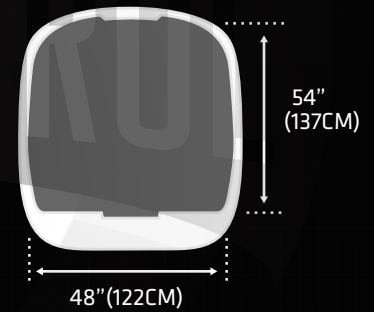

BEECHCRAFT B200 KING AIR

SPECIFICATIONS

IMPERIAL

METRIC

MANUFACTURER	BEECHCRAFT	
TYPE	B200 KING AIR	
CRUISE SPEED	333 MPH	536 KPH
MAX. PAYLOAD	2,180 LB	989 KG
MAX. VOLUME	303 CBF	9 CBM
CARGO HOLD SIZE LXWXH	153" X 48" X 54"	389CM X 122CM X 137CM
MAIN SIDE/NOSE DOOR SIZE WXH	27" X 51"	69CM X 130CM
RANGE FULLY LOADED	2,075 MI	3,338 KM
FUEL CAPACITY	384 GAL	1,453 L
LOWER FORWARD DOOR WXH	N/A	N/A
LOWER AFT DOOR WXH	N/A	N/A