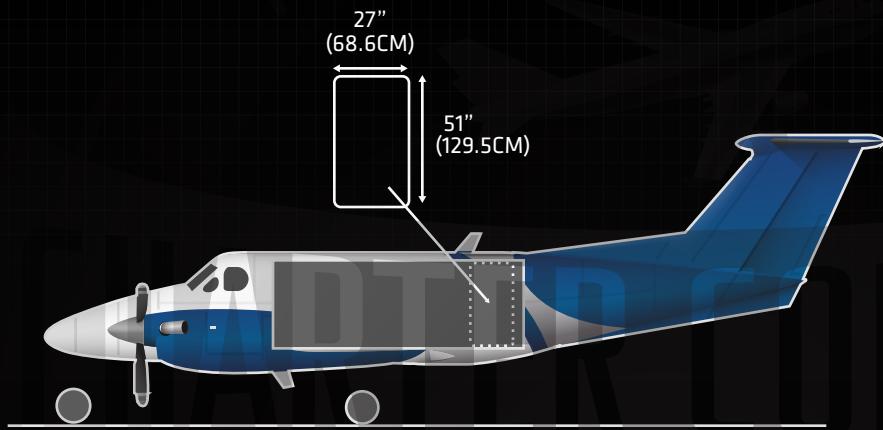

BEECHCRAFT B200 KING AIR

SPECIFICATIONS

IMPERIAL

METRIC

MANUFACTURER	BEECHCRAFT	
TYPE	B200 KING AIR	
CRUISE SPEED	333 MPH	536 KPH
MAX. PAYLOAD	2,180 LB	989 KG
MAX. VOLUME	303 CBF	9 CBM
CARGO HOLD SIZE LXWXH	153" X 48" X 54"	389CM X 122CM X 137CM
MAIN SIDE/NOSE DOOR SIZE WXH	27" X 51"	69CM X 130CM
RANGE FULLY LOADED	2,075 MI	3,338 KM
FUEL CAPACITY	384 GAL	1,453 L
LOWER FORWARD DOOR WXH	N/A	N/A
LOWER AFT DOOR WXH	N/A	N/A