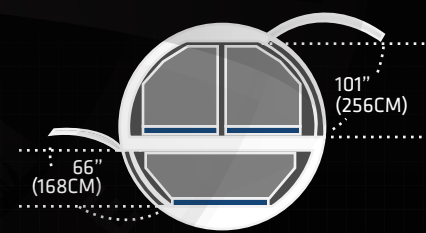

AIRBUS A300-200F

SPECIFICATIONS

IMPERIAL

METRIC

MANUFACTURER	AIRBUS	
TYPE	A330-200F	
CRUISE SPEED	500 MPH	805 KPH
MAX. PAYLOAD	152,120 LB	69,000 KG
MAX. VOLUME	16,175 CBF	457 CBM
CARGO HOLD SIZE LXWXH	1,771" X 188" X 96"	4,500CM X 478CM X 244CM
MAIN SIDE/NOSE DOOR SIZE WXH	141" X 100"	358CM X 254
RANGE FULLY LOADED	4,000 NMI	7,400 KM
FUEL CAPACITY	36,750 US GAL	139,100 L
LOWER FORWARD DOOR WXH	106" X 66"	270CM X 168CM
LOWER AFT DOOR WXH	106" X 66"	270CM X 168CM