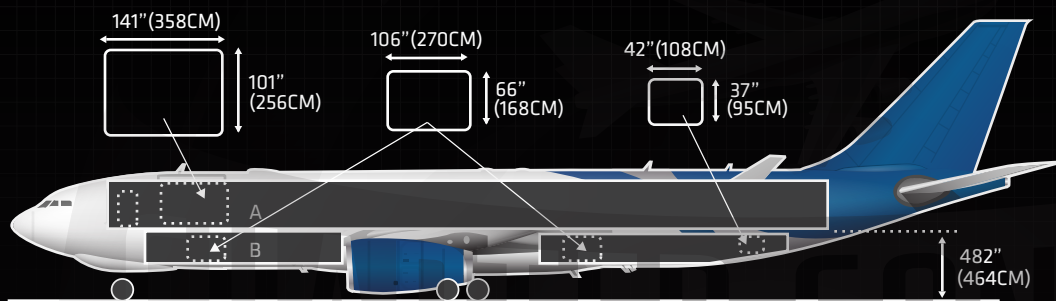

AIRBUS A300-200F

SPECIFICATIONS

IMPERIAL

METRIC

MANUFACTURER	AIRBUS	
TYPE	A330-200F	
CRUISE SPEED	500 MPH	805 KPH
MAX. PAYLOAD	152,120 LB	69,000 KG
MAX. VOLUME	16,175 CBF	457 CBM
CARGO HOLD SIZE LXWXH	1,771" X 188" X 96"	4,500CM X 478CM X 244CM
MAIN SIDE/NOSE DOOR SIZE WXH	141" X 100"	358CM X 254
RANGE FULLY LOADED	4,000 NMI	7,400 KM
FUEL CAPACITY	36,750 US GAL	139,100 L
LOWER FORWARD DOOR WXH	106" X 66"	270CM X 168CM
LOWER AFT DOOR WXH	106" X 66"	270CM X 168CM