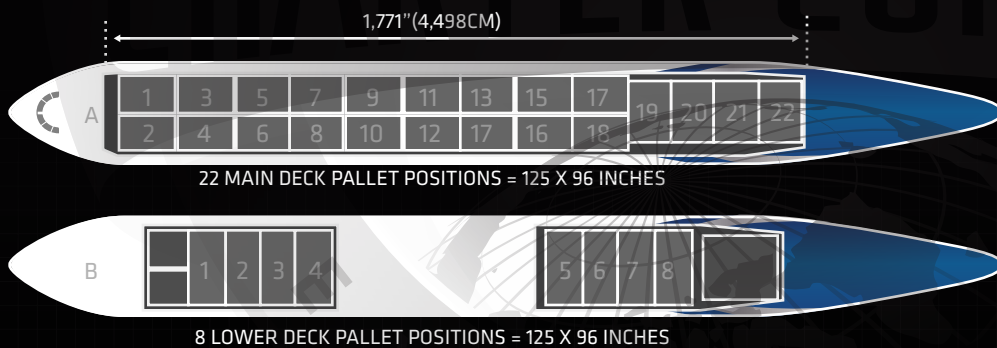

AIRBUS A300-200F

SPECIFICATIONS

IMPERIAL

METRIC

MANUFACTURER	AIRBUS	
TYPE	A330-200F	
CRUISE SPEED	500 MPH	805 KPH
MAX. PAYLOAD	152,120 LB	69,000 KG
MAX. VOLUME	16,175 CBF	457 CBM
CARGO HOLD SIZE LXWXH	1,771" X 188" X 96"	4,500CM X 478CM X 244CM
MAIN SIDE/NOSE DOOR SIZE WXH	141" X 100"	358CM X 254
RANGE FULLY LOADED	4,000 NMI	7,400 KM
FUEL CAPACITY	36,750 US GAL	139,100 L
LOWER FORWARD DOOR WXH	106" X 66"	270CM X 168CM
LOWER AFT DOOR WXH	106" X 66"	270CM X 168CM