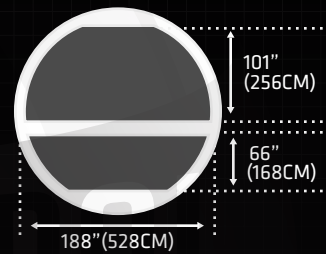

AIRBUS A300-200F

SPECIFICATIONS

IMPERIAL

METRIC

MANUFACTURER	AIRBUS	
TYPE	A330-200F	
CRUISE SPEED	500 MPH	805 KPH
MAX. PAYLOAD	152,120 LB	69,000 KG
MAX. VOLUME	16,175 CBF	457 CBM
CARGO HOLD SIZE LXWXH	1,771" X 188" X 96"	4,500CM X 478CM X 244CM
MAIN SIDE/NOSE DOOR SIZE WXH	141" X 100"	358CM X 254
RANGE FULLY LOADED	4,000 NMI	7,400 KM
FUEL CAPACITY	36,750 US GAL	139,100 L
LOWER FORWARD DOOR WXH	106" X 66"	270CM X 168CM
LOWER AFT DOOR WXH	106" X 66"	270CM X 168CM