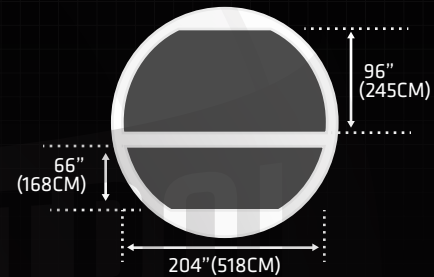

# AIRBUS A300-600

21 MAIN DECK PALLET POSITIONS = 88 X 125 INCHES

7 LOWER DECK PALLET POSITIONS = 88 X 125 INCHES

## METRIC

MANUFACTURER	AIRBUS	
TYPE	A300-600F	
CRUISE SPEED	533 MPH	858 KPH
MAX. PAYLOAD	112,130 LB	50,861 KG
MAX. VOLUME	10,399 CBF	294 CBM
CARGO HOLD SIZE LXWXH	1,308" X 204" X 96"	3,322CM X 518CM X 244CM
MAIN SIDE/NOSE DOOR SIZE WXH	141" X 101"	358CM X 257CM
RANGE FULLY LOADED	2,620 NMI	4,850 KM
FUEL CAPACITY	18,000 US GAL	68,150 L
LOWER FORWARD DOOR WXH	106"X66"	270CM X 168CM
LOWER AFT DOOR WXH	71"X66"	180CM X 168CM