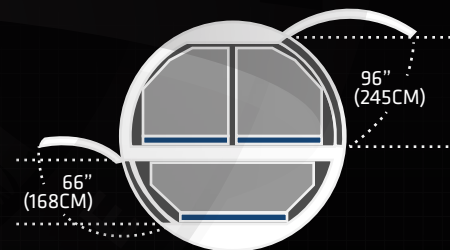

# AIRBUS A300-600

21 MAIN DECK PALLET POSITIONS = 88 X 125 INCHES

7 LOWER DECK PALLET POSITIONS = 88 X 125 INCHES

## METRIC

MANUFACTURER	AIRBUS	
TYPE	A300-600F	
CRUISE SPEED	533 MPH	858 KPH
MAX. PAYLOAD	112,130 LB	50,861 KG
MAX. VOLUME	10,399 CBF	294 CBM
CARGO HOLD SIZE LXWXH	1,308" X 204" X 96"	3,322CM X 518CM X 244CM
MAIN SIDE/NOSE DOOR SIZE WXH	141" X 101"	358CM X 257CM
RANGE FULLY LOADED	2,620 NMI	4,850 KM
FUEL CAPACITY	18,000 US GAL	68,150 L
LOWER FORWARD DOOR WXH	106"X66"	270CM X 168CM
LOWER AFT DOOR WXH	71"X66"	180CM X 168CM