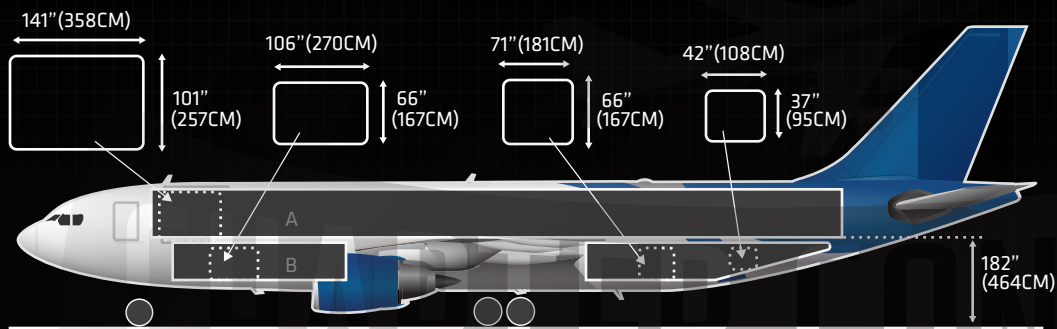

# AIRBUS A300-600

21 MAIN DECK PALLET POSITIONS = 88 X 125 INCHES

7 LOWER DECK PALLET POSITIONS = 88 X 125 INCHES

## METRIC

MANUFACTURER	AIRBUS	
TYPE	A300-600F	
CRUISE SPEED	533 MPH	858 KPH
MAX. PAYLOAD	112,130 LB	50,861 KG
MAX. VOLUME	10,399 CBF	294 CBM
CARGO HOLD SIZE LXWXH	1,308" X 204" X 96"	3,322CM X 518CM X 244CM
MAIN SIDE/NOSE DOOR SIZE WXH	141" X 101"	358CM X 257CM
RANGE FULLY LOADED	2,620 NMI	4,850 KM
FUEL CAPACITY	18,000 US GAL	68,150 L
LOWER FORWARD DOOR WXH	106"X66"	270CM X 168CM
LOWER AFT DOOR WXH	71"X66"	180CM X 168CM