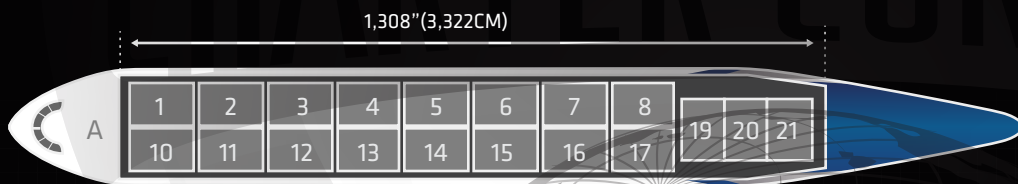

# AIRBUS A300-600

21 MAIN DECK PALLET POSITIONS = 88 X 125 INCHES

7 LOWER DECK PALLET POSITIONS = 88 X 125 INCHES

## METRIC

MANUFACTURER	AIRBUS	
TYPE	A300-600F	
CRUISE SPEED	533 MPH	858 KPH
MAX. PAYLOAD	112,130 LB	50,861 KG
MAX. VOLUME	10,399 CBF	294 CBM
CARGO HOLD SIZE LXWXH	1,308" X 204" X 96"	3,322CM X 518CM X 244CM
MAIN SIDE/NOSE DOOR SIZE WXH	141" X 101"	358CM X 257CM
RANGE FULLY LOADED	2,620 NMI	4,850 KM
FUEL CAPACITY	18,000 US GAL	68,150 L
LOWER FORWARD DOOR WXH	106"X66"	270CM X 168CM
LOWER AFT DOOR WXH	71"X66"	180CM X 168CM