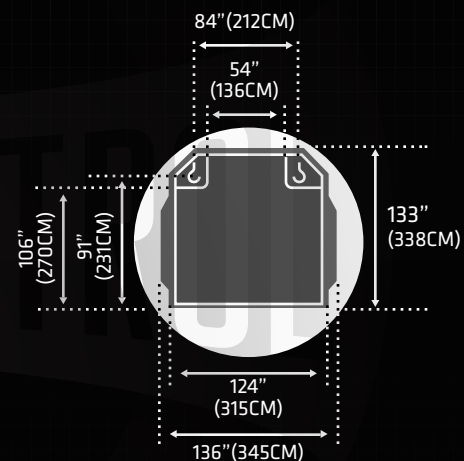

ILYUSHIN IL76TD-90VD

SPECIFICATIONS

IMPERIAL

METRIC

MANUFACTURER	ILYUSHIN	
TYPE	IL-76TD-90VD	
CRUISE SPEED	475 MPH	764 KPH
MAX. PAYLOAD	110,000 LBS	49,900 KGS
MAX. VOLUME	6,475 CBF	183 CBM
CARGO HOLD SIZE LXWXH	787" X 136" X 134"	1,999CM X 345CM X 340CM
MAIN SIDE/NOSE DOOR SIZE WXH	134" X 133"	340CM X 338CM
RANGE FULLY LOADED	2,670 MI	4,300 KM
FUEL CAPACITY	18,663 GAL	84,842 L
LOWER FORWARD DOOR WXH	N/A	N/A
LOWER AFT DOOR WXH	N/A	N/A