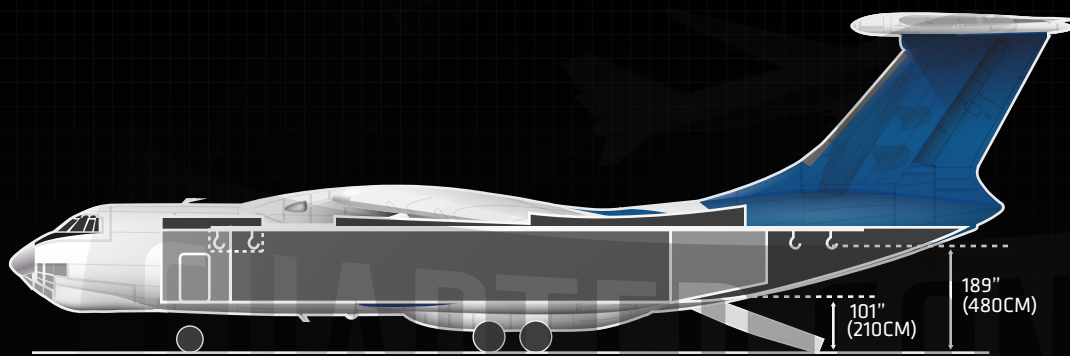

ILYUSHIN IL76TD-90VD

SPECIFICATIONS

IMPERIAL

METRIC

MANUFACTURER	ILYUSHIN	
TYPE	IL-76TD-90VD	
CRUISE SPEED	475 MPH	764 KPH
MAX. PAYLOAD	110,000 LBS	49,900 KGS
MAX. VOLUME	6,475 CBF	183 CBM
CARGO HOLD SIZE LXWXH	787" X 136" X 134"	1,999CM X 345CM X 340CM
MAIN SIDE/NOSE DOOR SIZE WXH	134" X 133"	340CM X 338CM
RANGE FULLY LOADED	2,670 MI	4,300 KM
FUEL CAPACITY	18,663 GAL	84,842 L
LOWER FORWARD DOOR WXH	N/A	N/A
LOWER AFT DOOR WXH	N/A	N/A