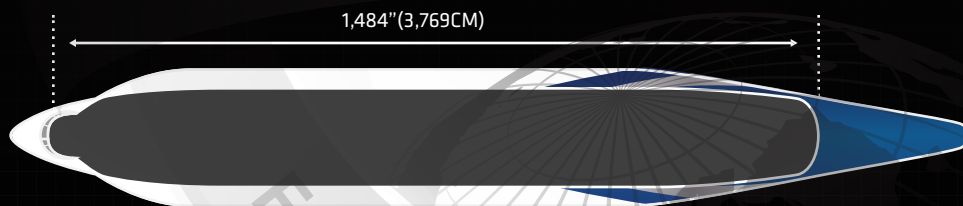

AIRBUS A300-600ST BELUGA

SPECIFICATIONS

IMPERIAL

METRIC

MANUFACTURER	AIRBUS	
TYPE	A300-600ST BELUGA	
CRUISE SPEED	481 MPH	774 KPH
MAX. PAYLOAD	103,615 LB	46,999 KG
MAX. VOLUME	49,442 CBF	1400 CBM
CARGO HOLD SIZE LXWXH	1,484" X 279" X 279"	3,769CM X 707CM X 707CM
MAIN SIDE/NOSE DOOR SIZE WXH	201" X 464"	502CM X 1,179CM
RANGE FULLY LOADED	1,501 NMI	2,779 KM
FUEL CAPACITY	18,005 US GAL	68,150 L
LOWER FORWARD DOOR WXH	96" X 66"	244CM X 168CM
LOWER AFT DOOR WXH	96" X 66"	244CM X 168CM