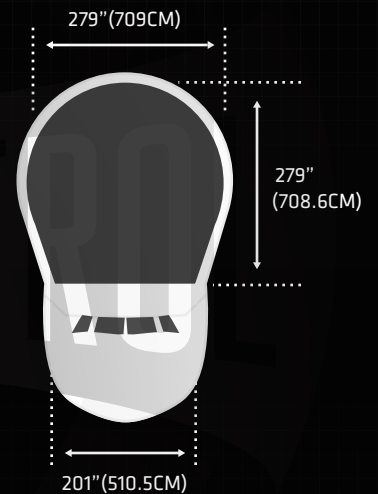

AIRBUS A300-600ST BELUGA

SPECIFICATIONS

IMPERIAL

METRIC

MANUFACTURER	AIRBUS	
TYPE	A300-600ST BELUGA	
CRUISE SPEED	481 MPH	774 KPH
MAX. PAYLOAD	103,615 LB	46,999 KG
MAX. VOLUME	49,442 CBF	1400 CBM
CARGO HOLD SIZE LXWXH	1,484" X 279" X 279"	3,769CM X 707CM X 707CM
MAIN SIDE/NOSE DOOR SIZE WXH	201" X 464"	502CM X 1,179CM
RANGE FULLY LOADED	1,501 NMI	2,779 KM
FUEL CAPACITY	18,005 US GAL	68,150 L
LOWER FORWARD DOOR WXH	96" X 66"	244CM X 168CM
LOWER AFT DOOR WXH	96" X 66"	244CM X 168CM