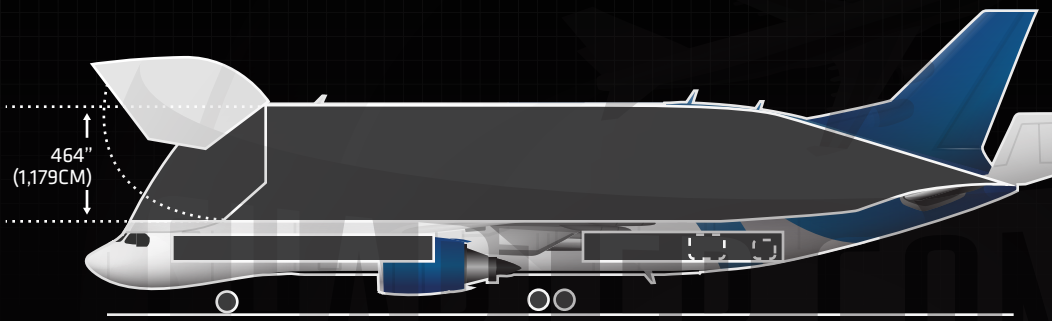

AIRBUS A300-600ST BELUGA

SPECIFICATIONS

IMPERIAL

METRIC

MANUFACTURER	AIRBUS	
TYPE	A300-600ST BELUGA	
CRUISE SPEED	481 MPH	774 KPH
MAX. PAYLOAD	103,615 LB	46,999 KG
MAX. VOLUME	49,442 CBF	1400 CBM
CARGO HOLD SIZE LXWXH	1,484" X 279" X 279"	3,769CM X 707CM X 707CM
MAIN SIDE/NOSE DOOR SIZE WXH	201" X 464"	502CM X 1,179CM
RANGE FULLY LOADED	1,501 NMI	2,779 KM
FUEL CAPACITY	18,005 US GAL	68,150 L
LOWER FORWARD DOOR WXH	96" X 66"	244CM X 168CM
LOWER AFT DOOR WXH	96" X 66"	244CM X 168CM