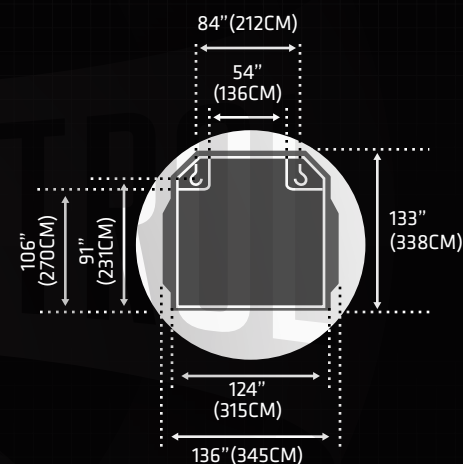

## SPECIFICATIONS

## METRIC

MANUFACTURER	Boeing ILYUSHIN	
TYPE	IL-76TD/MD	
CRUISE SPEED	465 MPH	748 KPH
MAX. PAYLOAD	95,000 LB	43,091 KG
MAX. VOLUME	6,475 CBF	183 CBM
CARGO HOLD SIZE LXWXH	787" X 136" X 134"	1,999CM X 345CM X 340CM
MAIN SIDE/NOSE DOOR SIZE WXH	134" X 133"	340CM X 338CM
RANGE FULLY LOADED	2670 MI	4,300 KM
FUEL CAPACITY	18,618 US GAL	70,476 L
LOWER FORWARD DOOR WXH	N/A	N/A
LOWER AFT DOOR WXH	N/A	N/A