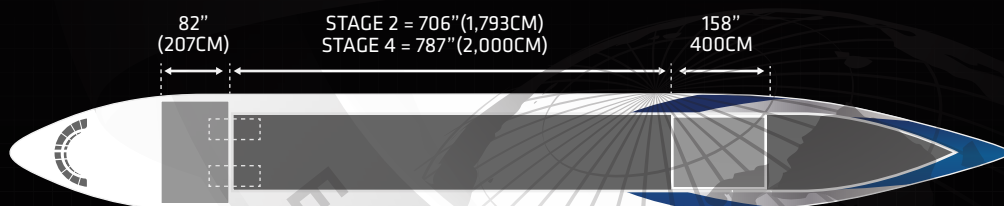

SPECIFICATIONS

IMPERIAL

METRIC

MANUFACTURER	Boeing ILYUSHIN	
TYPE	IL-76TD/MD	
CRUISE SPEED	465 MPH	748 KPH
MAX. PAYLOAD	95,000 LB	43,091 KG
MAX. VOLUME	6,475 CBF	183 CBM
CARGO HOLD SIZE LXWXH	787" X 136" X 134"	1,999CM X 345CM X 340CM
MAIN SIDE/NOSE DOOR SIZE WXH	134" X 133"	340CM X 338CM
RANGE FULLY LOADED	2670 MI	4,300 KM
FUEL CAPACITY	18,618 US GAL	70,476 L
LOWER FORWARD DOOR WXH	N/A	N/A
LOWER AFT DOOR WXH	N/A	N/A

24 HR + 1 914 893-5010

CHARTERS@CHARTERCTRL.COM