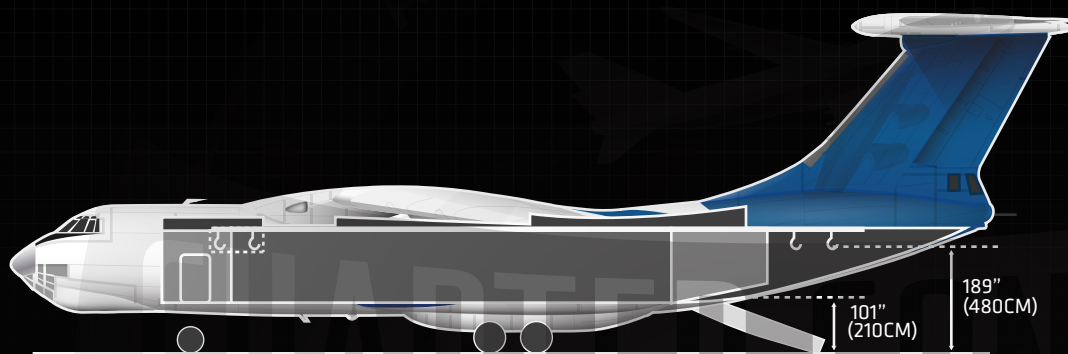

# ILYUSHIN IL-76TD/MD

## METRIC

MANUFACTURER	Boeing ILYUSHIN	
TYPE	IL-76TD/MD	
CRUISE SPEED	465 MPH	748 KPH
MAX. PAYLOAD	95,000 LB	43,091 KG
MAX. VOLUME	6,475 CBF	183 CBM
CARGO HOLD SIZE LXWXH	787" X 136" X 134"	1,999CM X 345CM X 340CM
MAIN SIDE/NOSE DOOR SIZE WXH	134" X 133"	340CM X 338CM
RANGE FULLY LOADED	2670 MI	4,300 KM
FUEL CAPACITY	18,618 US GAL	70,476 L
LOWER FORWARD DOOR WXH	N/A	N/A
LOWER AFT DOOR WXH	N/A	N/A