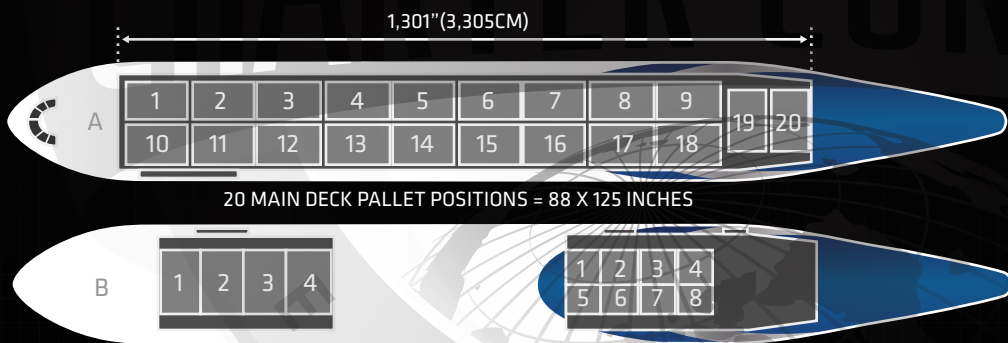

AIRBUS A300B4-200F

20 MAIN DECK PALLET POSITIONS = 88 X 125 INCHES

4 FWD LOWER DECK PALLET POSITIONS = 88 X 125 INCHES
8 AFT LOWER DECK CONTOURED POSITIONS = LD3 CONTAINERS

SPECIFICATIONS

IMPERIAL

METRIC

MANUFACTURER	AIRBUS	
TYPE	A300B4-200F	
CRUISE SPEED	525 MPH	845 KPH
MAX. PAYLOAD	85,000 LB	38,555 KG
MAX. VOLUME	9,904 CBF	280 CBM
CARGO HOLD SIZE LXWXH	1,301" X 176" X 96"	3,305CM X 447CM X 244CM
MAIN SIDE/NOSE DOOR SIZE WXH	141" X 101"	358CM X 257CM
RANGE FULLY LOADED	2,359 MI	3,300 KM
FUEL CAPACITY	16,380 US GAL	62,005 L
LOWER FORWARD DOOR WXH	106" X 66"	270CM X 168CM
LOWER AFT DOOR WXH	71" X 66"	180CM X 168CM