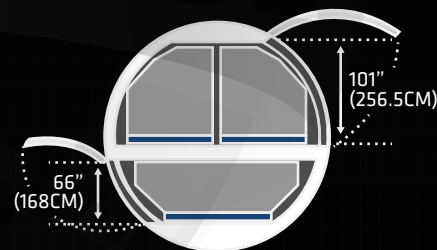

AIRBUS A300B4-200F

20 MAIN DECK PALLET POSITIONS = 88 X 125 INCHES

4 FWD LOWER DECK PALLET POSITIONS = 88 X 125 INCHES
8 AFT LOWER DECK CONTOURED POSITIONS = LD3 CONTAINERS

SPECIFICATIONS

IMPERIAL

METRIC

MANUFACTURER	AIRBUS	
TYPE	A300B4-200F	
CRUISE SPEED	525 MPH	845 KPH
MAX. PAYLOAD	85,000 LB	38,555 KG
MAX. VOLUME	9,904 CBF	280 CBM
CARGO HOLD SIZE LXWXH	1,301" X 176" X 96"	3,305CM X 447CM X 244CM
MAIN SIDE/NOSE DOOR SIZE WXH	141" X 101"	358CM X 257CM
RANGE FULLY LOADED	2,359 MI	3,300 KM
FUEL CAPACITY	16,380 US GAL	62,005 L
LOWER FORWARD DOOR WXH	106" X 66"	270CM X 168CM
LOWER AFT DOOR WXH	71" X 66"	180CM X 168CM