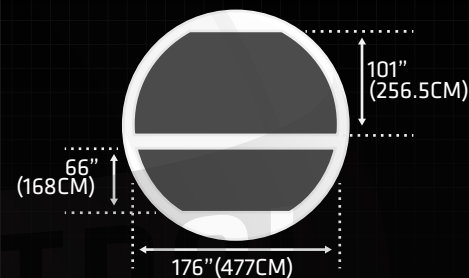

AIRBUS A300B4-200F

20 MAIN DECK PALLET POSITIONS = 88 X 125 INCHES

4 FWD LOWER DECK PALLET POSITIONS = 88 X 125 INCHES
8 AFT LOWER DECK CONTOURED POSITIONS = LD3 CONTAINERS

SPECIFICATIONS

IMPERIAL

METRIC

MANUFACTURER	AIRBUS	
TYPE	A300B4-200F	
CRUISE SPEED	525 MPH	845 KPH
MAX. PAYLOAD	85,000 LB	38,555 KG
MAX. VOLUME	9,904 CBF	280 CBM
CARGO HOLD SIZE LXWXH	1,301" X 176" X 96"	3,305CM X 447CM X 244CM
MAIN SIDE/NOSE DOOR SIZE WXH	141" X 101"	358CM X 257CM
RANGE FULLY LOADED	2,359 MI	3,300 KM
FUEL CAPACITY	16,380 US GAL	62,005 L
LOWER FORWARD DOOR WXH	106" X 66"	270CM X 168CM
LOWER AFT DOOR WXH	71" X 66"	180CM X 168CM