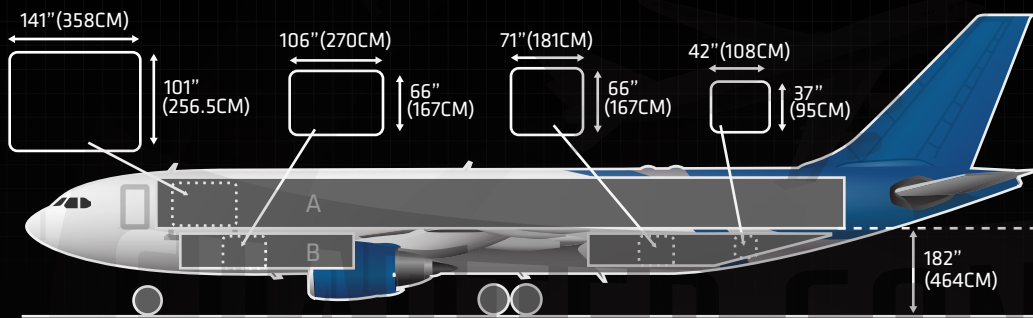

AIRBUS A300B4-200F

20 MAIN DECK PALLET POSITIONS = 88 X 125 INCHES

4 FWD LOWER DECK PALLET POSITIONS = 88 X 125 INCHES
8 AFT LOWER DECK CONTOURED POSITIONS = LD3 CONTAINERS

SPECIFICATIONS

IMPERIAL

METRIC

MANUFACTURER	AIRBUS	
TYPE	A300B4-200F	
CRUISE SPEED	525 MPH	845 KPH
MAX. PAYLOAD	85,000 LB	38,555 KG
MAX. VOLUME	9,904 CBF	280 CBM
CARGO HOLD SIZE LXWXH	1,301" X 176" X 96"	3,305CM X 447CM X 244CM
MAIN SIDE/NOSE DOOR SIZE WXH	141" X 101"	358CM X 257CM
RANGE FULLY LOADED	2,359 MI	3,300 KM
FUEL CAPACITY	16,380 US GAL	62,005 L
LOWER FORWARD DOOR WXH	106" X 66"	270CM X 168CM
LOWER AFT DOOR WXH	71" X 66"	180CM X 168CM