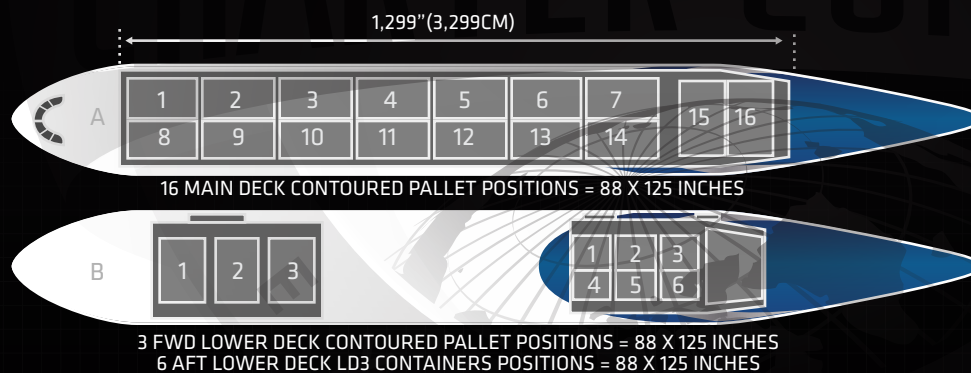

AIRBUS A310-300F

SPECIFICATIONS

IMPERIAL

METRIC

MANUFACTURER	AIRBUS	
TYPE	A310-300F	
CRUISE SPEED	528 MPH	850 KPH
MAX. PAYLOAD	80,720 LB	36,614 KG
MAX. VOLUME	7,514 CBF	213 CBM
CARGO HOLD SIZE LXWXH	1,299" X 188" X 94"	3,299CM X 478CM X 239CM
MAIN SIDE/NOSE DOOR SIZE WXH	141" X 101"	358CM X 257CM
RANGE FULLY LOADED	4,504 MI	7,250 KM
FUEL CAPACITY	19,940 US GAL	75,470 L
LOWER FORWARD DOOR WXH	106" X 66"	269CM X 168CM
LOWER AFT DOOR WXH	71" X 66"	180CM X 168CM