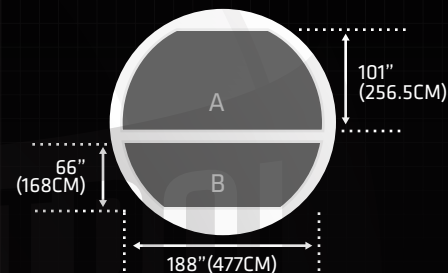

AIRBUS A310-300F

SPECIFICATIONS

IMPERIAL

METRIC

MANUFACTURER	AIRBUS	
TYPE	A310-300F	
CRUISE SPEED	528 MPH	850 KPH
MAX. PAYLOAD	80,720 LB	36,614 KG
MAX. VOLUME	7,514 CBF	213 CBM
CARGO HOLD SIZE LXWXH	1,299" X 188" X 94"	3,299CM X 478CM X 239CM
MAIN SIDE/NOSE DOOR SIZE WXH	141" X 101"	358CM X 257CM
RANGE FULLY LOADED	4,504 MI	7,250 KM
FUEL CAPACITY	19,940 US GAL	75,470 L
LOWER FORWARD DOOR WXH	106" X 66"	269CM X 168CM
LOWER AFT DOOR WXH	71" X 66"	180CM X 168CM