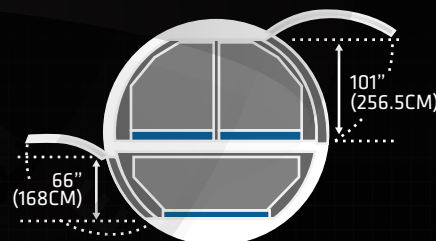

AIRBUS A310-300F

SPECIFICATIONS

IMPERIAL

METRIC

MANUFACTURER	AIRBUS	
TYPE	A310-300F	
CRUISE SPEED	528 MPH	850 KPH
MAX. PAYLOAD	80,720 LB	36,614 KG
MAX. VOLUME	7,514 CBF	213 CBM
CARGO HOLD SIZE LXWXH	1,299" X 188" X 94"	3,299CM X 478CM X 239CM
MAIN SIDE/NOSE DOOR SIZE WXH	141" X 101"	358CM X 257CM
RANGE FULLY LOADED	4,504 MI	7,250 KM
FUEL CAPACITY	19,940 US GAL	75,470 L
LOWER FORWARD DOOR WXH	106" X 66"	269CM X 168CM
LOWER AFT DOOR WXH	71" X 66"	180CM X 168CM