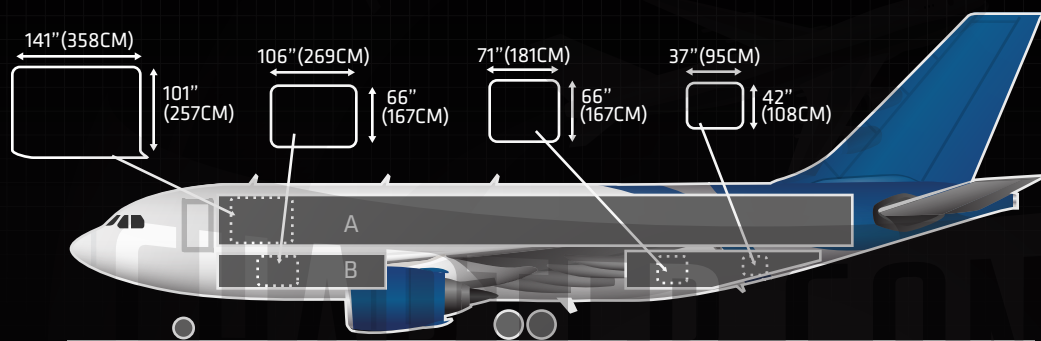

AIRBUS A310-300F

SPECIFICATIONS

IMPERIAL

METRIC

MANUFACTURER	AIRBUS	
TYPE	A310-300F	
CRUISE SPEED	528 MPH	850 KPH
MAX. PAYLOAD	80,720 LB	36,614 KG
MAX. VOLUME	7,514 CBF	213 CBM
CARGO HOLD SIZE LXWXH	1,299" X 188" X 94"	3,299CM X 478CM X 239CM
MAIN SIDE/NOSE DOOR SIZE WXH	141" X 101"	358CM X 257CM
RANGE FULLY LOADED	4,504 MI	7,250 KM
FUEL CAPACITY	19,940 US GAL	75,470 L
LOWER FORWARD DOOR WXH	106" X 66"	269CM X 168CM
LOWER AFT DOOR WXH	71" X 66"	180CM X 168CM