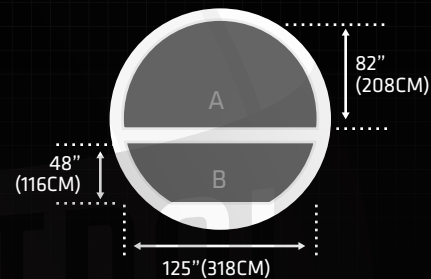

TUPOLEV TU-204-100C

SPECIFICATIONS

IMPERIAL

METRIC

MANUFACTURER	TUPOLEV	
TYPE	TU-204-100C	
CRUISE SPEED	528 MPH	850 KPH
MAX. PAYLOAD	50,040 LB	22,698 KG
MAX. VOLUME	5,800 CBF	165 CBM
CARGO HOLD SIZE LXWXH	1,260" X 125" X 83"	3,200CM X 318CM X 211CM
MAIN SIDE/NOSE DOOR SIZE WXH	134" X 82"	340CM X 208CM
RANGE FULLY LOADED	2,423 MI	3,900 KM
FUEL CAPACITY	10,985 US GAL	41,580 KG
LOWER FORWARD DOOR WXH	53" X 48"	135CM X 116CM
LOWER AFT DOOR WXH	53" X 48"	135CM X 116CM