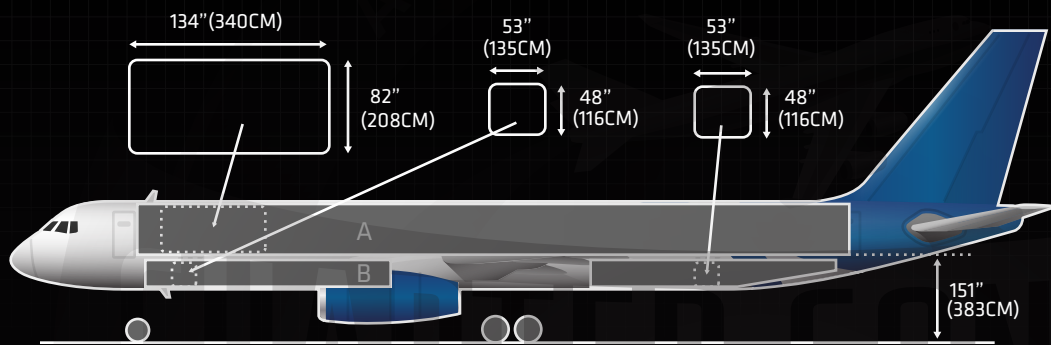

TUPOLEV TU-204-100C

SPECIFICATIONS

IMPERIAL

METRIC

MANUFACTURER	TUPOLEV	
TYPE	TU-204-100C	
CRUISE SPEED	528 MPH	850 KPH
MAX. PAYLOAD	50,040 LB	22,698 KG
MAX. VOLUME	5,800 CBF	165 CBM
CARGO HOLD SIZE LXWXH	1,260" X 125" X 83"	3,200CM X 318CM X 211CM
MAIN SIDE/NOSE DOOR SIZE WXH	134" X 82"	340CM X 208CM
RANGE FULLY LOADED	2,423 MI	3,900 KM
FUEL CAPACITY	10,985 US GAL	41,580 KG
LOWER FORWARD DOOR WXH	53" X 48"	135CM X 116CM
LOWER AFT DOOR WXH	53" X 48"	135CM X 116CM