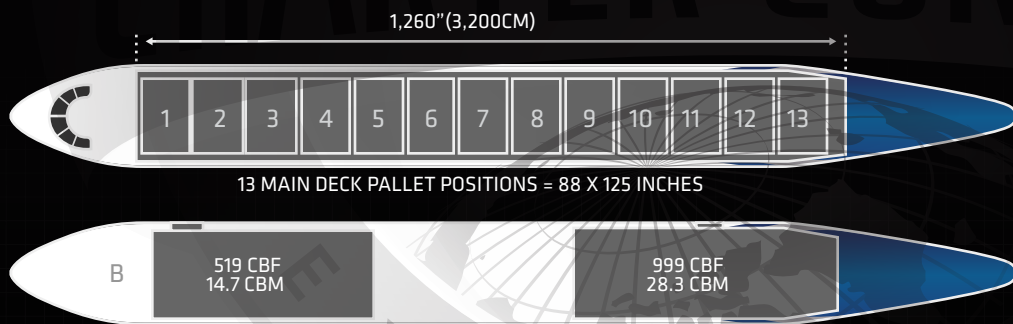

TUPOLEV TU-204-100C

SPECIFICATIONS

IMPERIAL

METRIC

MANUFACTURER	TUPOLEV	
TYPE	TU-204-100C	
CRUISE SPEED	528 MPH	850 KPH
MAX. PAYLOAD	50,040 LB	22,698 KG
MAX. VOLUME	5,800 CBF	165 CBM
CARGO HOLD SIZE LXWXH	1,260" X 125" X 83"	3,200CM X 318CM X 211CM
MAIN SIDE/NOSE DOOR SIZE WXH	134" X 82"	340CM X 208CM
RANGE FULLY LOADED	2,423 MI	3,900 KM
FUEL CAPACITY	10,985 US GAL	41,580 KG
LOWER FORWARD DOOR WXH	53" X 48"	135CM X 116CM
LOWER AFT DOOR WXH	53" X 48"	135CM X 116CM