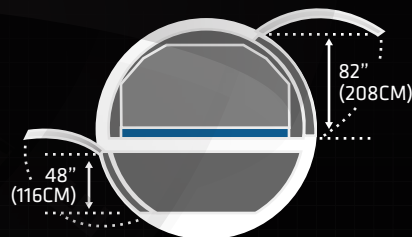

TUPOLEV TU-204-100C

SPECIFICATIONS

IMPERIAL

METRIC

MANUFACTURER	TUPOLEV	
TYPE	TU-204-100C	
CRUISE SPEED	528 MPH	850 KPH
MAX. PAYLOAD	50,040 LB	22,698 KG
MAX. VOLUME	5,800 CBF	165 CBM
CARGO HOLD SIZE LXWXH	1,260" X 125" X 83"	3,200CM X 318CM X 211CM
MAIN SIDE/NOSE DOOR SIZE WXH	134" X 82"	340CM X 208CM
RANGE FULLY LOADED	2,423 MI	3,900 KM
FUEL CAPACITY	10,985 US GAL	41,580 KG
LOWER FORWARD DOOR WXH	53" X 48"	135CM X 116CM
LOWER AFT DOOR WXH	53" X 48"	135CM X 116CM