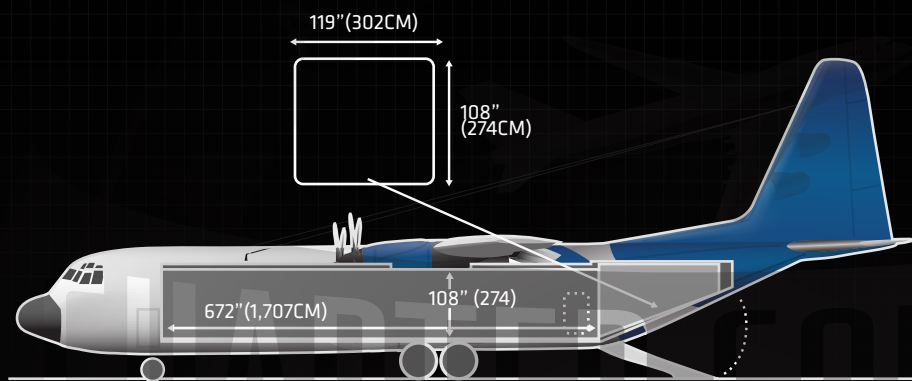

LOOKHEED L-100-30

7 MAIN DECK PALLET POSITIONS = 88 X 108 INCHES
 1 MAIN DECK RAMP OR CONTOURED PALLET = 88 X 108 INCHES

SPECIFICATIONS

IMPERIAL

METRIC

MANUFACTURER	LOOKHEED	
TYPE	L-100-30	
CRUISE SPEED	330 MPH	531 KPH
MAX. PAYLOAD	45,800 LB	20,775 KG
MAX. VOLUME	4,920 CBF	139 CBM
CARGO HOLD SIZE LXWXH	672" X 118" X 108"	1707CM X 300CM X 274CM
MAIN SIDE/NOSE DOOR SIZE WXH	119" X 108"	302CM X 274CM
RANGE FULLY LOADED	2,048 MI	3,297 KM
FUEL CAPACITY	9,680 US GAL	36,640 L
LOWER FORWARD DOOR WXH	N/A	N/A
LOWER AFT DOOR WXH	N/A	N/A