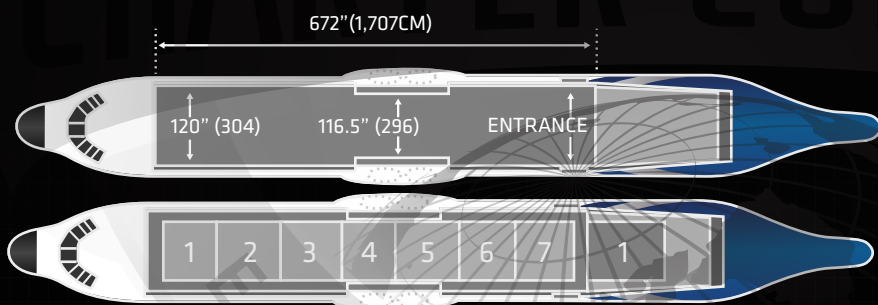

LOOKHEED L-100-30

7 MAIN DECK PALLET POSITIONS = 88 X 108 INCHES
 1 MAIN DECK RAMP OR CONTOURED PALLET = 88 X 108 INCHES

SPECIFICATIONS

IMPERIAL

METRIC

MANUFACTURER	LOOKHEED	
TYPE	L-100-30	
CRUISE SPEED	330 MPH	531 KPH
MAX. PAYLOAD	45,800 LB	20,775 KG
MAX. VOLUME	4,920 CBF	139 CBM
CARGO HOLD SIZE LXWXH	672" X 118" X 108"	1707CM X 300CM X 274CM
MAIN SIDE/NOSE DOOR SIZE WXH	119" X 108"	302CM X 274CM
RANGE FULLY LOADED	2,048 MI	3,297 KM
FUEL CAPACITY	9,680 US GAL	36,640 L
LOWER FORWARD DOOR WXH	N/A	N/A
LOWER AFT DOOR WXH	N/A	N/A