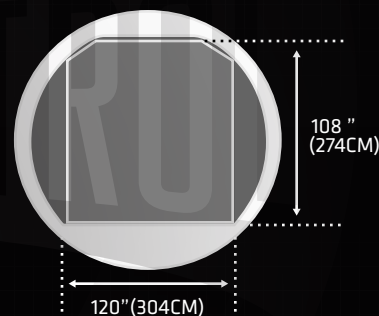

LOOKHEED L-100-30

7 MAIN DECK PALLET POSITIONS = 88 X 108 INCHES
 1 MAIN DECK RAMP OR CONTOURED PALLET = 88 X 108 INCHES

SPECIFICATIONS

IMPERIAL

METRIC

MANUFACTURER	LOOKHEED	
TYPE	L-100-30	
CRUISE SPEED	330 MPH	531 KPH
MAX. PAYLOAD	45,800 LB	20,775 KG
MAX. VOLUME	4,920 CBF	139 CBM
CARGO HOLD SIZE LXWXH	672" X 118" X 108"	1707CM X 300CM X 274CM
MAIN SIDE/NOSE DOOR SIZE WXH	119" X 108"	302CM X 274CM
RANGE FULLY LOADED	2,048 MI	3,297 KM
FUEL CAPACITY	9,680 US GAL	36,640 L
LOWER FORWARD DOOR WXH	N/A	N/A
LOWER AFT DOOR WXH	N/A	N/A