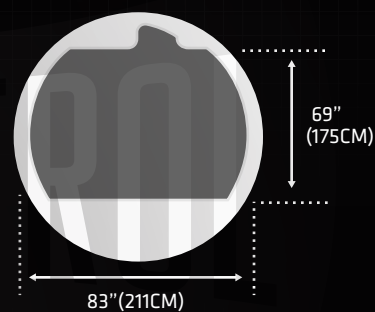

EMBRAER EMB-120 BRASILIA

SPECIFICATIONS

IMPERIAL

METRIC

MANUFACTURER	EMBRAER	
TYPE	EMB-120 BRASILIA	
CRUISE SPEED	310 MPH	499 KPH
MAX. PAYLOAD	7,700 LB	3,493 KG
MAX. VOLUME	1,300 CBF	37 CBM
CARGO HOLD SIZE LXWXH	368" X 83" X 69"	935CM X 211CM X 175CM
MAIN SIDE/NOSE DOOR SIZE WXH	51" X 53"	130CM X 135CM
RANGE FULLY LOADED	1,088 MI	1,750 KM
FUEL CAPACITY	856 GALLON	3,238 L
LOWER FORWARD DOOR WXH	N/A	N/A
LOWER AFT DOOR WXH	N/A	N/A