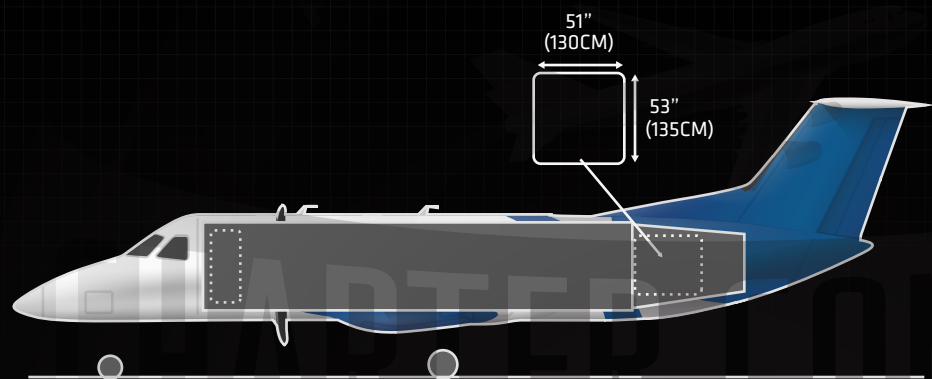

EMBRAER EMB-120 BRASILIA

SPECIFICATIONS

IMPERIAL

METRIC

MANUFACTURER	EMBRAER	
TYPE	EMB-120 BRASILIA	
CRUISE SPEED	310 MPH	499 KPH
MAX. PAYLOAD	7,700 LB	3,493 KG
MAX. VOLUME	1,300 CBF	37 CBM
CARGO HOLD SIZE LXWXH	368" X 83" X 69"	935CM X 211CM X 175CM
MAIN SIDE/NOSE DOOR SIZE WXH	51" X 53"	130CM X 135CM
RANGE FULLY LOADED	1,088 MI	1,750 KM
FUEL CAPACITY	856 GALLON	3,238 L
LOWER FORWARD DOOR WXH	N/A	N/A
LOWER AFT DOOR WXH	N/A	N/A