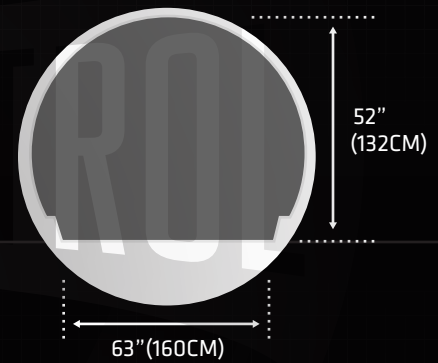

SPECIFICATIONS

IMPERIAL

METRIC

MANUFACTURER	SAAB	
TYPE	SAAB 340A	
CRUISE SPEED	295 MPH	475 KPH
MAX. PAYLOAD	6,500 LB	2,948 KG
MAX. VOLUME	1,270 CBF	36 CBM
CARGO HOLD SIZE LXWXH	262" X 63" X 52"	655CM X 160CM X 132CM
MAIN SIDE/NOSE DOOR SIZE WXH	59" X 51"	150CM X 129CM
RANGE FULLY LOADED	1,076 MI	1,732 KM
FUEL CAPACITY	129 US GAL	488 L
LOWER FORWARD DOOR WXH	N/A	N/A
LOWER AFT DOOR WXH	N/A	N/A