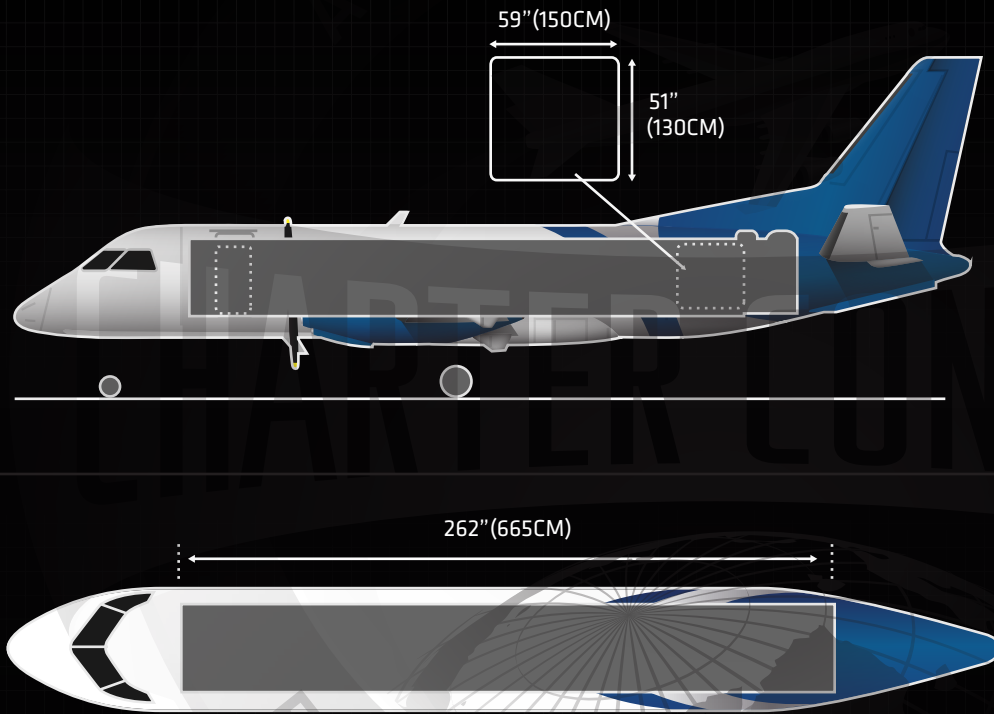

# SAAB 340A

## SPECIFICATIONS

## IMPERIAL

## METRIC

MANUFACTURER	SAAB	
TYPE	SAAB 340A	
CRUISE SPEED	295 MPH	475 KPH
MAX. PAYLOAD	6,500 LB	2,948 KG
MAX. VOLUME	1,270 CBF	36 CBM
CARGO HOLD SIZE LXWXH	262" X 63" X 52"	655CM X 160CM X 132CM
MAIN SIDE/NOSE DOOR SIZE WXH	59" X 51"	150CM X 129CM
RANGE FULLY LOADED	1,076 MI	1,732 KM
FUEL CAPACITY	129 US GAL	488 L
LOWER FORWARD DOOR WXH	N/A	N/A
LOWER AFT DOOR WXH	N/A	N/A