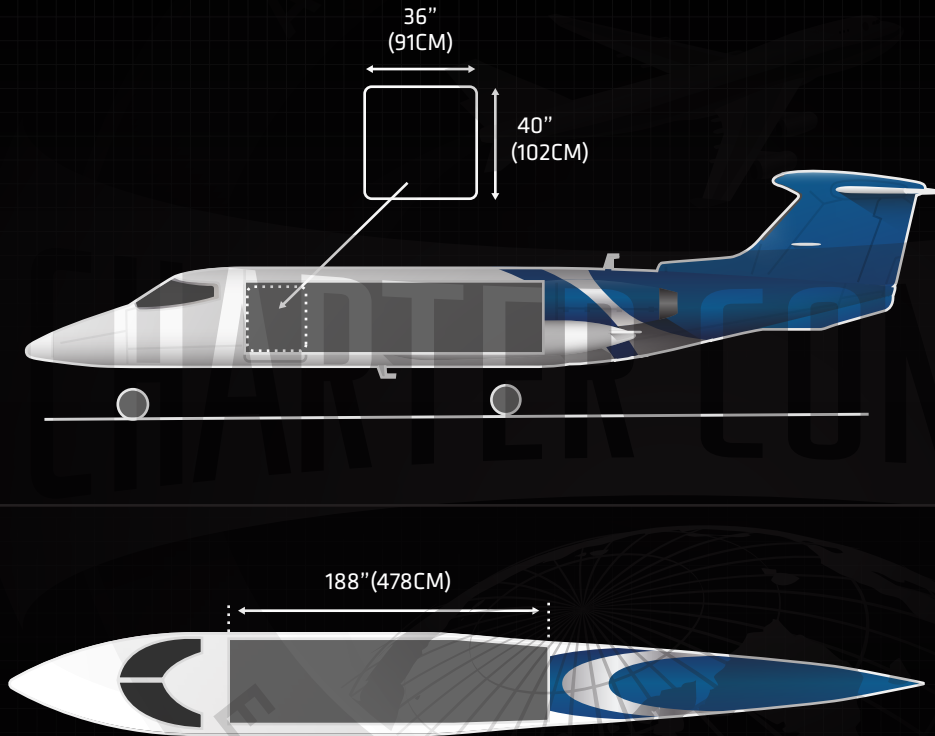

LEARJET 25

SPECIFICATIONS	IMPERIAL	METRIC
MANUFACTURER	BOMBARDIER LEARJET	
TYPE	LEAR 25	
CRUISE SPEED	500 MPH	805 KPH
MAX. PAYLOAD	2,000 LB	907 KG
MAX. VOLUME	250 CBF	7 CBM
CARGO HOLD SIZE LXWXH	188" X 48" X 44"	478CM X 122CM X 112CM
MAIN SIDE/NOSE DOOR SIZE WXH	36" X 40"	91CM X 102CM
RANGE FULLY LOADED	1,767 MI	2,853 KM
FUEL CAPACITY	1,016 GAL	3,845 L
LOWER FORWARD DOOR WXH	N/A	N/A
LOWER AFT DOOR WXH	N/A	N/A