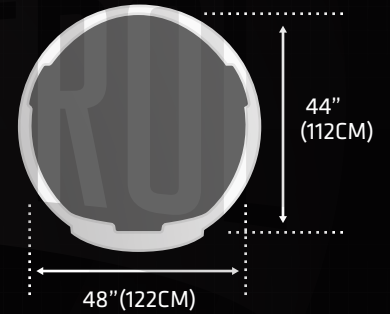

LEARJET 25

SPECIFICATIONS	IMPERIAL	METRIC
MANUFACTURER	BOMBARDIER LEARJET	
TYPE	LEAR 25	
CRUISE SPEED	500 MPH	805 KPH
MAX. PAYLOAD	2,000 LB	907 KG
MAX. VOLUME	250 CBF	7 CBM
CARGO HOLD SIZE LXWXH	188" X 48" X 44"	478CM X 122CM X 112CM
MAIN SIDE/NOSE DOOR SIZE WXH	36" X 40"	91CM X 102CM
RANGE FULLY LOADED	1,767 MI	2,853 KM
FUEL CAPACITY	1,016 GAL	3,845 L
LOWER FORWARD DOOR WXH	N/A	N/A
LOWER AFT DOOR WXH	N/A	N/A