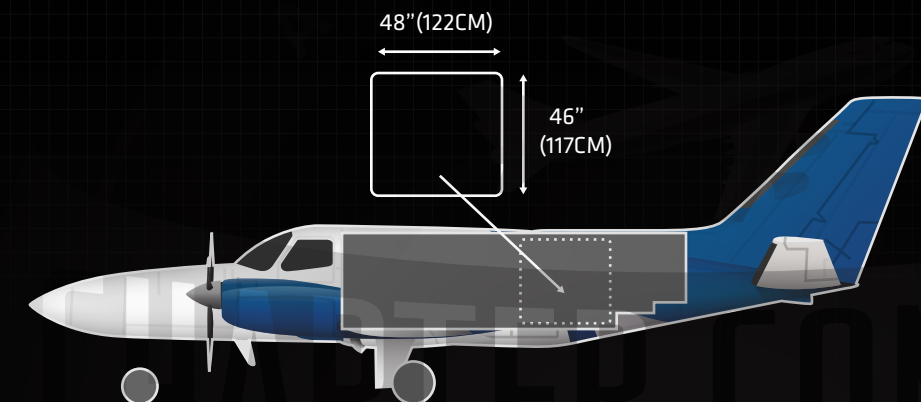

CESSNA CE-404 TITAN

SPECIFICATIONS

IMPERIAL

METRIC

MANUFACTURER	CESSNA	
TYPE	CE-404 TITAN	
CRUISE SPEED	210 MPH	338 KPH
MAX. PAYLOAD	1,800 LB	816 KG
MAX. VOLUME	303 CBF	9 CBM
CARGO HOLD SIZE LXWXH	178" X 60" X 54"	452CM X 152CM X 137CM
MAIN SIDE/NOSE DOOR SIZE WXH	48" X 46"	122CM X 117CM
RANGE FULLY LOADED	2119 MI	3,410 KM
FUEL CAPACITY	348 GAL	1,317 L
LOWER FORWARD DOOR WXH	N/A	N/A
LOWER AFT DOOR WXH	N/A	N/A