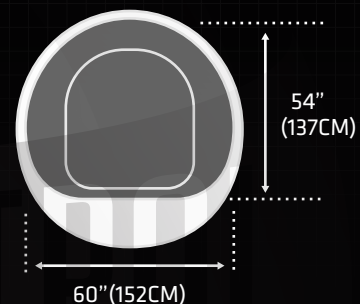

CESSNA CE-404 TITAN

SPECIFICATIONS

IMPERIAL

METRIC

MANUFACTURER	CESSNA	
TYPE	CE-404 TITAN	
CRUISE SPEED	210 MPH	338 KPH
MAX. PAYLOAD	1,800 LB	816 KG
MAX. VOLUME	303 CBF	9 CBM
CARGO HOLD SIZE LXWXH	178" X 60" X 54"	452CM X 152CM X 137CM
MAIN SIDE/NOSE DOOR SIZE WXH	48" X 46"	122CM X 117CM
RANGE FULLY LOADED	2119 MI	3,410 KM
FUEL CAPACITY	348 GAL	1,317 L
LOWER FORWARD DOOR WXH	N/A	N/A
LOWER AFT DOOR WXH	N/A	N/A