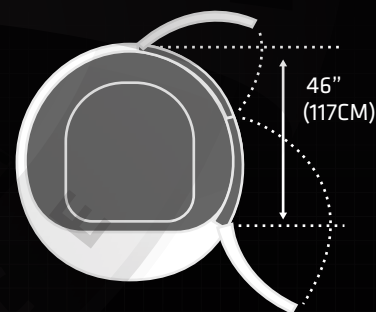

CESSNA CE-404 TITAN

SPECIFICATIONS

IMPERIAL

METRIC

MANUFACTURER	CESSNA	
TYPE	CE-404 TITAN	
CRUISE SPEED	210 MPH	338 KPH
MAX. PAYLOAD	1,800 LB	816 KG
MAX. VOLUME	303 CBF	9 CBM
CARGO HOLD SIZE LXWXH	178" X 60" X 54"	452CM X 152CM X 137CM
MAIN SIDE/NOSE DOOR SIZE WXH	48" X 46"	122CM X 117CM
RANGE FULLY LOADED	2119 MI	3,410 KM
FUEL CAPACITY	348 GAL	1,317 L
LOWER FORWARD DOOR WXH	N/A	N/A
LOWER AFT DOOR WXH	N/A	N/A