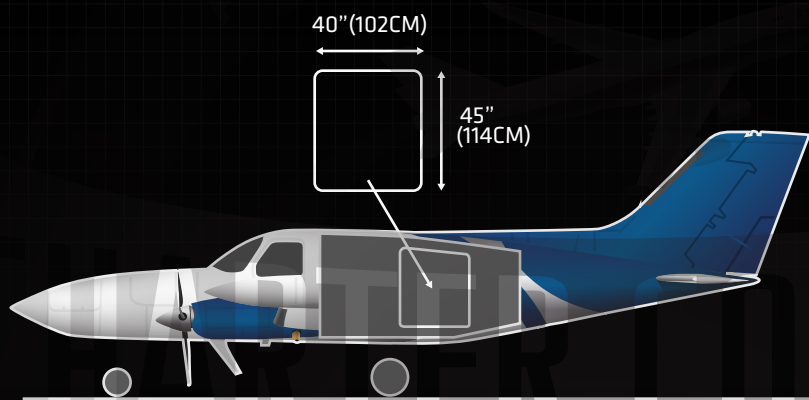

CESSNA CE-401/402

SPECIFICATIONS	IMPERIAL	METRIC
MANUFACTURER	CESSNA	
TYPE	CE-401/402	
CRUISE SPEED	195 MPH	314 KPH
MAX. PAYLOAD	1,100 LB	499 KG
MAX. VOLUME	165 CBF	5 CBM
CARGO HOLD SIZE LXWXH	127" X 46" X 49"	323CM X 117CM X 124CM
MAIN SIDE/NOSE DOOR SIZE WXH	40" X 45"	102CM X 114CM
RANGE FULLY LOADED	1,467 MI	2,360 KM
FUEL CAPACITY	213 GAL	806 L
LOWER FORWARD DOOR WXH	N/A	N/A
LOWER AFT DOOR WXH	N/A	N/A