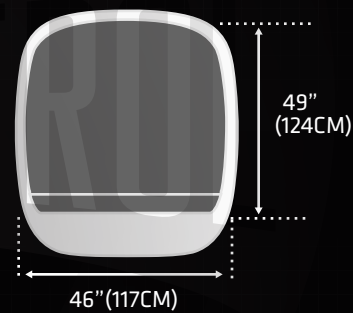

CESSNA CE-401/402

SPECIFICATIONS	IMPERIAL	METRIC
MANUFACTURER	CESSNA	
TYPE	CE-401/402	
CRUISE SPEED	195 MPH	314 KPH
MAX. PAYLOAD	1,100 LB	499 KG
MAX. VOLUME	165 CBF	5 CBM
CARGO HOLD SIZE LXWXH	127" X 46" X 49"	323CM X 117CM X 124CM
MAIN SIDE/NOSE DOOR SIZE WXH	40" X 45"	102CM X 114CM
RANGE FULLY LOADED	1,467 MI	2,360 KM
FUEL CAPACITY	213 GAL	806 L
LOWER FORWARD DOOR WXH	N/A	N/A
LOWER AFT DOOR WXH	N/A	N/A