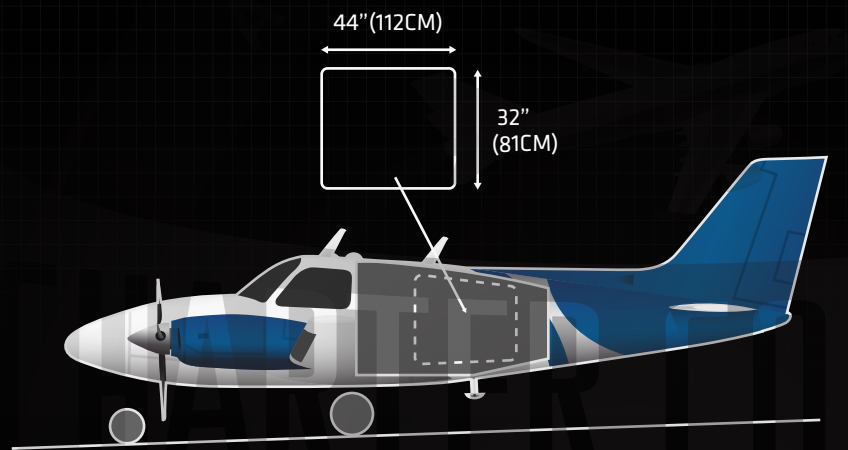

BEECHCRAFT BE-58 BARON

SPECIFICATIONS	IMPERIAL	METRIC
MANUFACTURER	BEECHCRAFT	
TYPE	BE-58 BARON	
CRUISE SPEED	236 MPH	380 KPH
MAX. PAYLOAD	950 LB	431 KG
MAX. VOLUME	90 CBF	3 CBM
CARGO HOLD SIZE LXWXH	84" X 42" X 50"	213CM X 107CM X 127CM
MAIN SIDE/NOSE DOOR SIZE WXH	44" X 32"	112CM X 81CM
RANGE FULLY LOADED	990 MI	1,593 KM
FUEL CAPACITY	194 GAL	734 L
LOWER FORWARD DOOR WXH	N/A	N/A
LOWER AFT DOOR WXH	N/A	N/A