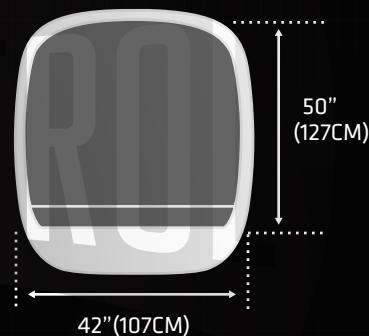

BEECHCRAFT BE-58 BARON

SPECIFICATIONS	IMPERIAL	METRIC
MANUFACTURER	BEECHCRAFT	
TYPE	BE-58 BARON	
CRUISE SPEED	236 MPH	380 KPH
MAX. PAYLOAD	950 LB	431 KG
MAX. VOLUME	90 CBF	3 CBM
CARGO HOLD SIZE LXWXH	84" X 42" X 50"	213CM X 107CM X 127CM
MAIN SIDE/NOSE DOOR SIZE WXH	44" X 32"	112CM X 81CM
RANGE FULLY LOADED	990 MI	1,593 KM
FUEL CAPACITY	194 GAL	734 L
LOWER FORWARD DOOR WXH	N/A	N/A
LOWER AFT DOOR WXH	N/A	N/A