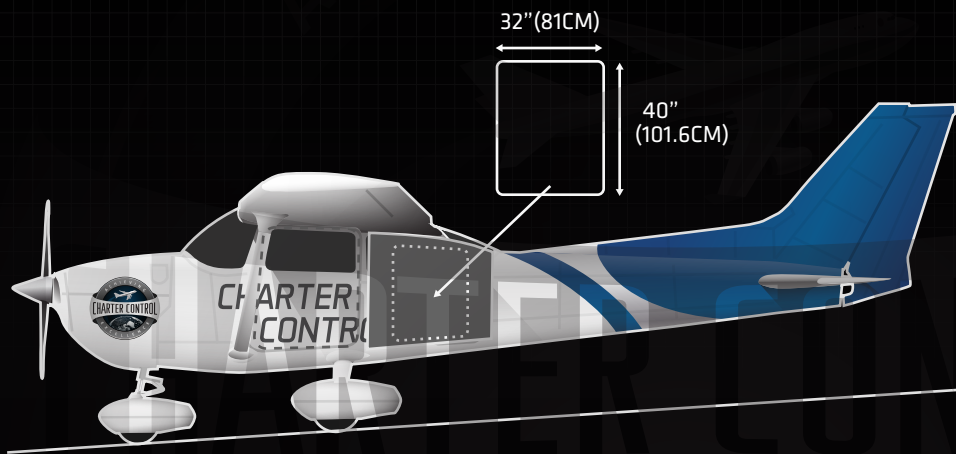

CESSNA CE-172 SKYHAWK

SPECIFICATIONS

IMPERIAL

METRIC

MANUFACTURER	CESSNA	
TYPE	CE-172 SKYHAWK	
CRUISE SPEED	140 MPH	225 KPH
MAX. PAYLOAD	468 LB	212 KG
MAX. VOLUME	35 CBF	1 CBM
CARGO HOLD SIZE LXWXH	42" X 36" X 38"	107CM X 91CM X 97CM
MAIN SIDE/NOSE DOOR SIZE WXH	32" X 40"	81CM X 102CM
RANGE FULLY LOADED	801 MI	1,289 KM
FUEL CAPACITY	56 US GAL	212 L
LOWER FORWARD DOOR WXH	N/A	N/A
LOWER AFT DOOR WXH	N/A	N/A